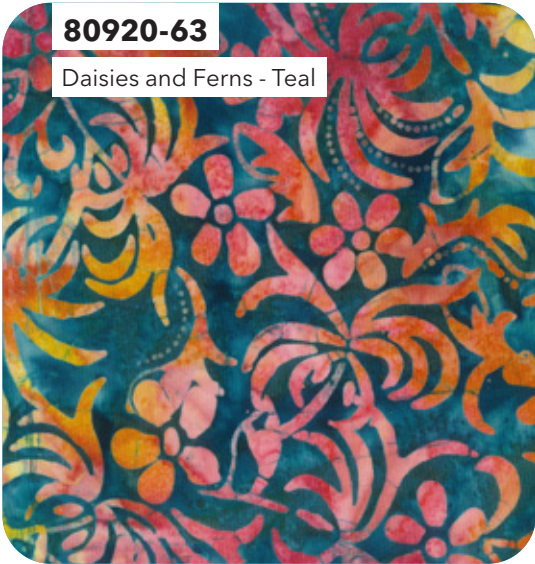

80921-58

Floral and Leaves - Pumpkin

FEATURE
DESIGN

80922-35

Small Floral - Brown

80923-26

Meadow - Midnight Pink

81600-54

81000-384

80925-56

Dots - Tangerine

80925-39

Dots - Walnut Brown

80924-59

Floral Lines - Wild Orange

Memory Lane | Entire Collection 24 pcs, 3 colorways
Shipping March 2023 | Order by October 23 2022 | Scale approx. 47%
April 2022 Release

Memory Lane Fruit Splash

E S S E N T I A L S

80920-63

Daisies and Ferns - Teal

80922-27

Small Floral - Plum Berry

81600-90

81300-22

80921-48

Floral and Leaves - Denim

FEATURE
DESIGN

80922-63

Small Floral - Teal

80922-53

Small Floral - Sunflower

81300-53