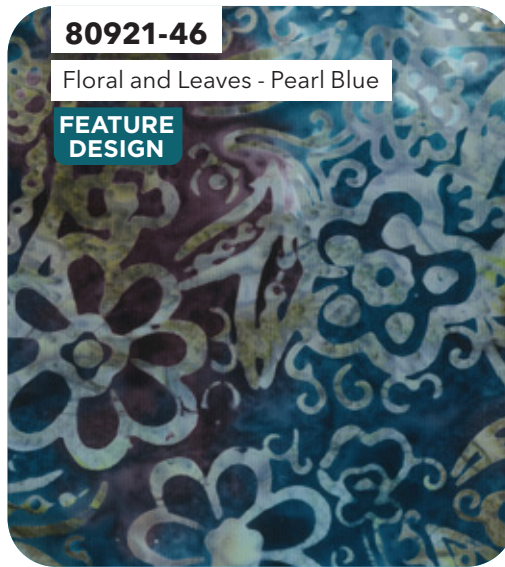

80921-48

Floral and Leaves - Denim

FEATURE
DESIGN

80922-63

Small Floral - Teal

80922-53

Small Floral - Sunflower

81300-53

81000-633

80920-23

Daisies and Ferns - Raspberry

80920-48

Daisies and Ferns - Denim

80920-65

Daisies and Ferns - Seafoam

Memory Lane | Entire Collection 24 pcs, 3 colorways
Shipping March 2023 | Order by October 23 2022 | Scale approx. 47%
April 2022 Release

Memory Lane Silver Moonlight

ESSENTIALS

Memory Lane | Entire Collection 24 pcs, 3 colorways
Shipping March 2023 | Order by October 23 2022 | Scale approx. 47%
April 2022 Release