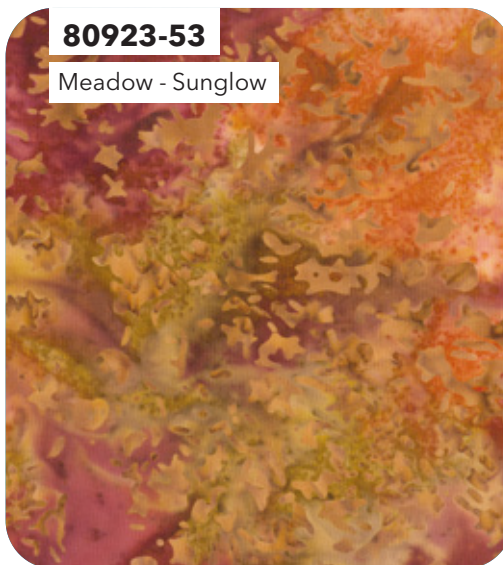

Memory Lane Amber

ESSENTIALS

80920-53

Daisies and Ferns - Sunglow

80923-53

Meadow - Sunglow

81300-52

81300-57

80921-58

Floral and Leaves - Pumpkin

FEATURE
DESIGN

80922-35

Small Floral - Brown

80923-26

Meadow - Midnight Pink

81600-54

81000-384

80925-56

Dots - Tangerine

80925-39

Dots - Walnut Brown

80924-59

Floral Lines - Wild Orange

Memory Lane | Entire Collection 24 pcs, 3 colorways
Shipping March 2023 | Order by October 23 2022 | Scale approx. 47%
April 2022 Release

81000-633

80920-23

Daisies and Ferns - Raspberry

80920-48

Daisies and Ferns - Denim

80920-65

Daisies and Ferns - Seafoam

Memory Lane | Entire Collection 24 pcs, 3 colorways
Shipping March 2023 | Order by October 23 2022 | Scale approx. 47%
April 2022 Release