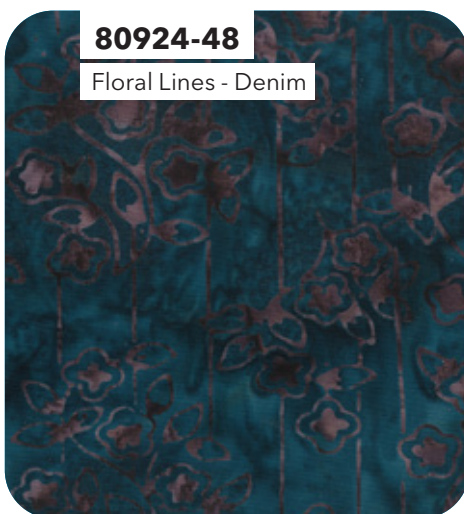

80921-48

Floral and Leaves - Denim

FEATURE
DESIGN

80922-63

Small Floral - Teal

80922-53

Small Floral - Sunflower

81300-53

81000-633

80920-23

Daisies and Ferns - Raspberry

80920-48

Daisies and Ferns - Denim

80920-65

Daisies and Ferns - Seafoam

Memory Lane | Entire Collection 24 pcs, 3 colorways
Shipping March 2023 | Order by October 23 2022 | Scale approx. 47%
April 2022 Release

Memory Lane Silver Moonlight

ESSENTIALS

Memory Lane | Entire Collection 24 pcs, 3 colorways
Shipping March 2023 | Order by October 23 2022 | Scale approx. 47%
April 2022 Release