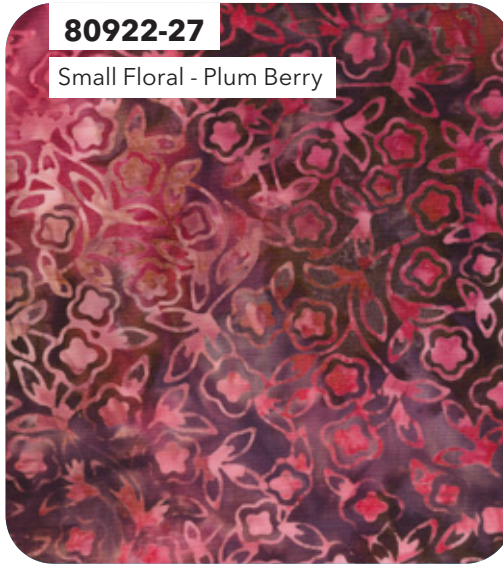

80921-58

Floral and Leaves - Pumpkin

FEATURE
DESIGN

80922-35

Small Floral - Brown

80923-26

Meadow - Midnight Pink

81600-54

81000-384

80925-56

Dots - Tangerine

80925-39

Dots - Walnut Brown

80924-59

Floral Lines - Wild Orange

Memory Lane | Entire Collection 24 pcs, 3 colorways
Shipping March 2023 | Order by October 23 2022 | Scale approx. 47%
April 2022 Release

Memory Lane Fruit Splash

E S S E N T I A L S

80920-63

Daisies and Ferns - Teal

80922-27

Small Floral - Plum Berry

81600-90

81300-22

80921-48

Floral and Leaves - Denim

FEATURE
DESIGN

80922-63

Small Floral - Teal

80922-53

Small Floral - Sunflower

81300-53